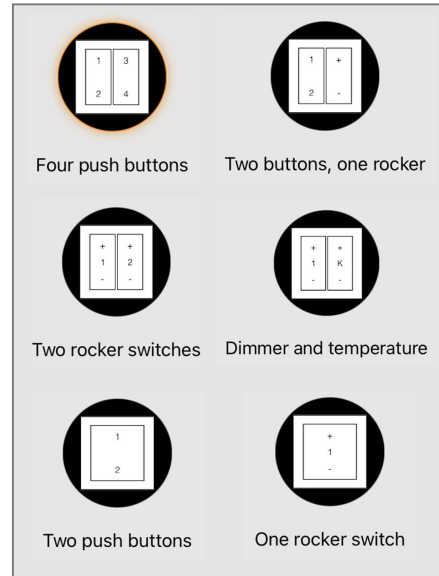

Models (Casambi App)

Declaration of Conformity:

Hereby AIMOTION GmbH declares that the product Switch 55 is in compliance with Directive 2014/53/EU. The detailed declaration of conformity can be found at <https://www.aimotion-smartliving.de/en/support-en/download/> in the product category Switches.

Note

Technical changes and errors excepted. 01.2022.

Product Overview Switch 55 Series

Art.-No.	Description
1052UW	Switch 55 Universal white matt 2-way rocker 4-channel
1052UB	Switch 55 Universal black matt 2-way rocker 4-channel
1051B	Switch 55 anthracite matt 1-way rocker 2-channel
1051BN	Switch 55 anthracite matt 1-way rocker 2-channel numbers
1051BA	Switch 55 anthracite matt 1-way rocker 2-channel arrows
1052B	Switch 55 anthracite matt 2-way rocker 4-channel
1052BN	Switch 55 anthracite matt 2-way rocker 4-channel numbers
1052BA	Switch 55 anthracite matt 2-way rocker 4-channel arrows
1051W	Switch 55 white 1-way rocker 2-channel
1051WN	Switch 55 white 1-way rocker 2-channel numbers
1051WA	Switch 55 white 1-way rocker 2-channel arrows
1052W	Switch 55 white 2-way rocker 4-channel
1052WN	Switch 55 white 2-way rocker 4-channel numbers
1052WA	Switch 55 white 2-way rocker 4-channel arrows
1051S	Switch 55 silver 1-way rocker 2-channel
1051SN	Switch 55 silver 1-way rocker 2-channel numbers
1051SA	Switch 55 silver 1-way rocker 2-channel arrows
1052S	Switch 55 silver 2-way rocker 4-channel
1052SN	Switch 55 silver 2-way rocker 4-channel numbers
1052SA	Switch 55 silver 2-way rocker 4-channel arrows

Art.-No.	Description
1051G	Switch 55 Glass 1-way rocker 2-channel
1051GN	Switch 55 Glass 1-way rocker 2-channel numbers
1051GA	Switch 55 Glass 1-way rocker 2-channel arrows
1052G	Switch 55 Glass 2-way rocker 4-channel
1052GN	Switch 55 Glass 2-way rocker 4-channel numbers
1052GA	Switch 55 Glass 2-way rocker 4-channel arrows
1051GB	Switch 55 Glass black 1-way rocker 2-channel
1051GBN	Switch 55 Glass black 1-way rocker 2-channel numbers
1051GBA	Switch 55 Glass black 1-way rocker 2-channel arrows
1052GB	Switch 55 Glass black 2-way rocker 4-channel
1052GBN	Switch 55 Glass black 2-way rocker 4-channel numbers
1052GBA	Switch 55 Glass black 2-way rocker 4-channel arrows
1051SSW	Switch 55 Stainless Steel 1-way rocker 2-channel
1051SSWN	Switch 55 Stainless Steel 1-way rocker 2-channel numbers
1051SSWA	Switch 55 Stainless Steel 1-way rocker 2-channel arrows
1052SSW	Switch 55 Stainless Steel 2-way rocker 4-channel
1052SSWN	Switch 55 Stainless Steel 2-way rocker 4-channel numbers
1052SSWA	Switch 55 Stainless Steel 2-way rocker 4-channel arrows