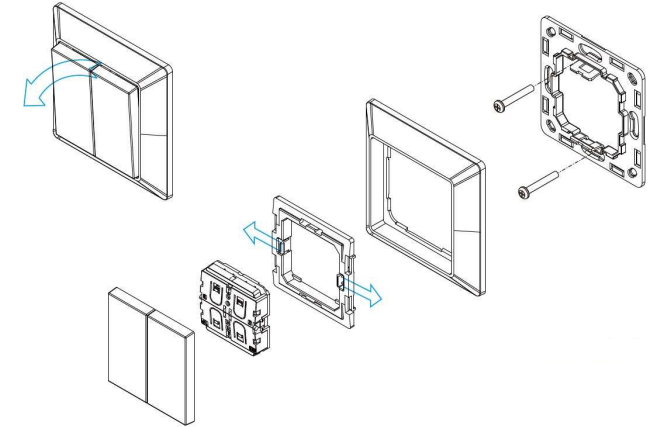

## Description

Products from the AIMOTION Switch 55 Series can be used to control individual luminaires, luminaire groups, all luminaires in a network, elements, scenes, animations and color temperature. The Switch 55 wall switch can be placed anywhere and is based on EnOcean's maintenance-free PTM 215B Bluetooth Low Energy transmitter module, which generates energy by pressing a button. The buttons can be assigned individually. The setting is made via the Casambi app.

## Mounting

The wall switch can be screwed onto various substrates with the aid of the retaining plate or glued onto smooth substrates (glass, wood, tiles) with the enclosed 3M adhesive film.

The wall switch can be mounted on an existing flush-mounted box.